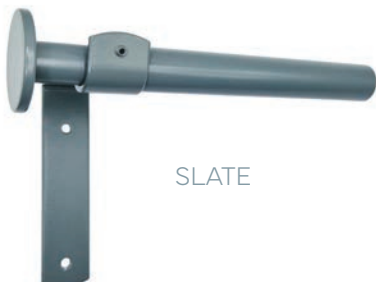

METAL POLES

2024

CameronFuller

Curtain Poles and Track

DIAMETERS & PACKS

19mm standard pack sizes

1.5 metres / 59 inches	1 x single pole
2.0 metres / 78 inches	1 x single pole
2.4 metres / 94 inches	1 x single pole (requires central bracket)
3.0 metres / 118 inches	2 x poles + joiner/central bracket
4.0 metres / 157 inches	2 x poles + joiner/central bracket

32mm standard pack sizes

1.5 metres / 59 inches	1 x single pole
2.0 metres / 78 inches	1 x single pole
2.4 metres / 94 inches	1 x single pole
3.0 metres / 118 inches	2 x poles + joiner/central bracket *(single length on special request)
4.0 metres / 157 inches	2 x poles + joiner/central bracket
4.8 metres / 189 inches	2 x poles + joiner/central bracket

FINISHES

We cannot guarantee an exact colour representation here in print.
To be sure of an exact colour match, please ask for colour samples.

WHITE

CHALK

OYSTER

ASH

NIMBUS

SLATE

BLACK

GRAPHITE

BRONZE

PEWTER

CHROME

19mm FINIALS

BALL

BARREL