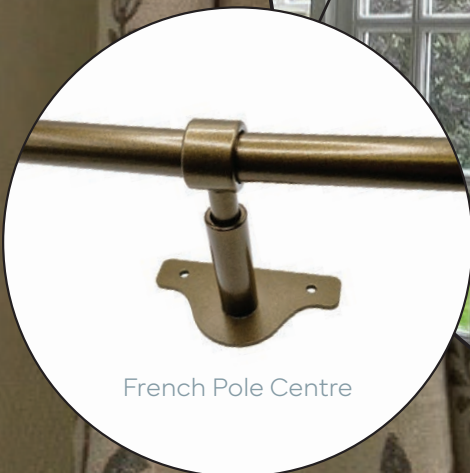

Passing/Support Bracket

32mm FINIALS

BALL

BARREL

BASKET

STOPPER

COLLAR

SPEAR

CAGE

32mm BRACKETS

Standard end bracket

Standard centre bracket

Adjustable loop end bracket

Adjustable loop centre bracket

Ceiling bracket

Recess bracket

FRENCH POLES

French Pole End

French Pole Centre

ACCESSORIES

Ball Holdback

Basket Holdback

Swing Arm Holdback

Collar Holdback