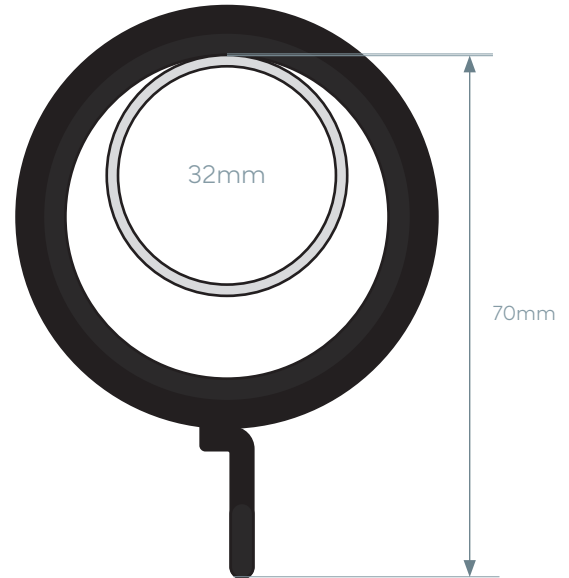

METAL POLES

2024

CameronFuller

Curtain Poles and Track

DIAMETERS & PACKS

19mm standard pack sizes

1.5 metres / 59 inches	1 x single pole
2.0 metres / 78 inches	1 x single pole
2.4 metres / 94 inches	1 x single pole (requires central bracket)
3.0 metres / 118 inches	2 x poles + joiner/central bracket
4.0 metres / 157 inches	2 x poles + joiner/central bracket

32mm standard pack sizes

1.5 metres / 59 inches	1 x single pole
2.0 metres / 78 inches	1 x single pole
2.4 metres / 94 inches	1 x single pole
3.0 metres / 118 inches	2 x poles + joiner/central bracket *(single length on special request)
4.0 metres / 157 inches	2 x poles + joiner/central bracket
4.8 metres / 189 inches	2 x poles + joiner/central bracket