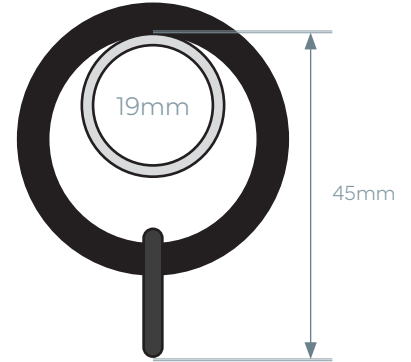

METAL POLES

2024

CameronFuller

Curtain Poles and Track

DIAMETERS & PACKS

19mm standard pack sizes

1.5 metres / 59 inches	1 x single pole
2.0 metres / 78 inches	1 x single pole
2.4 metres / 94 inches	1 x single pole (requires central bracket)
3.0 metres / 118 inches	2 x poles + joiner/central bracket
4.0 metres / 157 inches	2 x poles + joiner/central bracket

32mm standard pack sizes

1.5 metres / 59 inches	1 x single pole
2.0 metres / 78 inches	1 x single pole
2.4 metres / 94 inches	1 x single pole
3.0 metres / 118 inches	2 x poles + joiner/central bracket *(single length on special request)
4.0 metres / 157 inches	2 x poles + joiner/central bracket
4.8 metres / 189 inches	2 x poles + joiner/central bracket