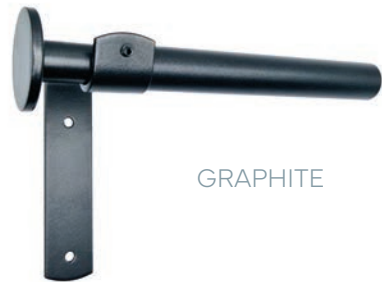

METAL POLES

2024

CameronFuller

Curtain Poles and Track

DIAMETERS & PACKS

19mm standard pack sizes

1.5 metres / 59 inches	1 x single pole
2.0 metres / 78 inches	1 x single pole
2.4 metres / 94 inches	1 x single pole (requires central bracket)
3.0 metres / 118 inches	2 x poles + joiner/central bracket
4.0 metres / 157 inches	2 x poles + joiner/central bracket

32mm standard pack sizes

1.5 metres / 59 inches	1 x single pole
2.0 metres / 78 inches	1 x single pole
2.4 metres / 94 inches	1 x single pole
3.0 metres / 118 inches	2 x poles + joiner/central bracket *(single length on special request)
4.0 metres / 157 inches	2 x poles + joiner/central bracket
4.8 metres / 189 inches	2 x poles + joiner/central bracket

FINISHES

We cannot guarantee an exact colour representation here in print.
To be sure of an exact colour match, please ask for colour samples.

WHITE

CHALK

OYSTER

ASH

NIMBUS

SLATE

BLACK

GRAPHITE

BRONZE

PEWTER

CHROME

19mm FINIALS

BALL

BARREL