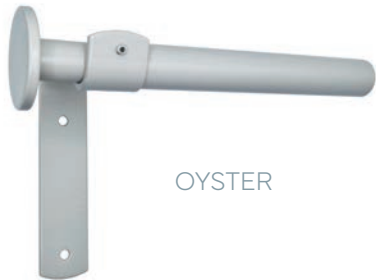

METAL POLES

2024

CameronFuller

Curtain Poles and Track

DIAMETERS & PACKS

19mm standard pack sizes

1.5 metres / 59 inches	1 x single pole
2.0 metres / 78 inches	1 x single pole
2.4 metres / 94 inches	1 x single pole (requires central bracket)
3.0 metres / 118 inches	2 x poles + joiner/central bracket
4.0 metres / 157 inches	2 x poles + joiner/central bracket

FINISHES

We cannot guarantee an exact colour representation here in print.
To be sure of an exact colour match, please ask for colour samples.

WHITE

CHALK

OYSTER

ASH

NIMBUS

SLATE

BLACK

GRAPHITE

BRONZE

PEWTER

CHROME

19mm FINIALS

BALL

BARREL

CAGE

STOPPER

COLLAR

SPEAR

BASKET

CURL

19mm BRACKETS

Standard end bracket