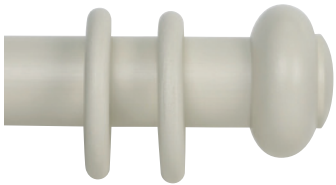

Beehive Finial

Vase Finial

Button Finial

Oriental Finial

Peardrop Finial

Gothic Finial

Flute Finial

Pineapple Finial

50MM CHALK FINISH

Acorn Finial

Crown Finial

Ball Finial

Cap Finial

Beehive Finial

Vase Finial

Button Finial

Oriental Finial

Peardrop Finial

Gothic Finial

Flute Finial

Pineapple Finial

All our wooden poles and accessories are available in unfinished wood for you to paint yourself.

PAINT YOUR OWN

Our corded poles are designed for both single and dual controlled curtains. The mechanism and cord drops are carefully hidden behind the curtain itself.

CORDED POLES

Pictured: 50mm Wooden Corded Pole
in Ivory with a Chrome End Bracket

HOLD BACKS

Available in all finishes

Large and small holdback - Gold over Ivory finish

Large and small holdback - Antique Pine finish