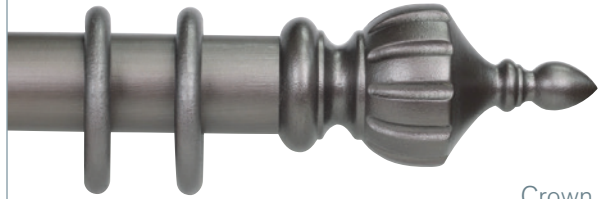

WOODEN CURTAIN POLES

FINISHES

BRACKETS

For the full details of our extensive range of brackets see technical details

Adjustable Loop End Brackets
Available in Chalk, Black, Bronze and Pewter

Satin and Polished Brass Centre Brackets
Also available in Antique Brass and Chrome

Wooden Flat Bracket
Available in all wood finishes

Antique Bronze and Pewter End Brackets
Also available in Black and Chalk

Wooden Cup Bracket
Available in all wood finishes

Wooden Extension Bracket
Available in all wood finishes

Recess Bracket
Available in Antique Bronze, Chalk, Black and Pewter

Wooden Recess Bracket
Available in all wood finishes

Off White Wooden Draw Rod

35MM BAROQUE FINISH

Acorn Finial

Ball Finial

Beehive Finial

Button Finial

Peardrop Finial

Flute Finial

Crown Finial

Cap Finial

Vase Finial

Oriental Finial

Gothic Finial