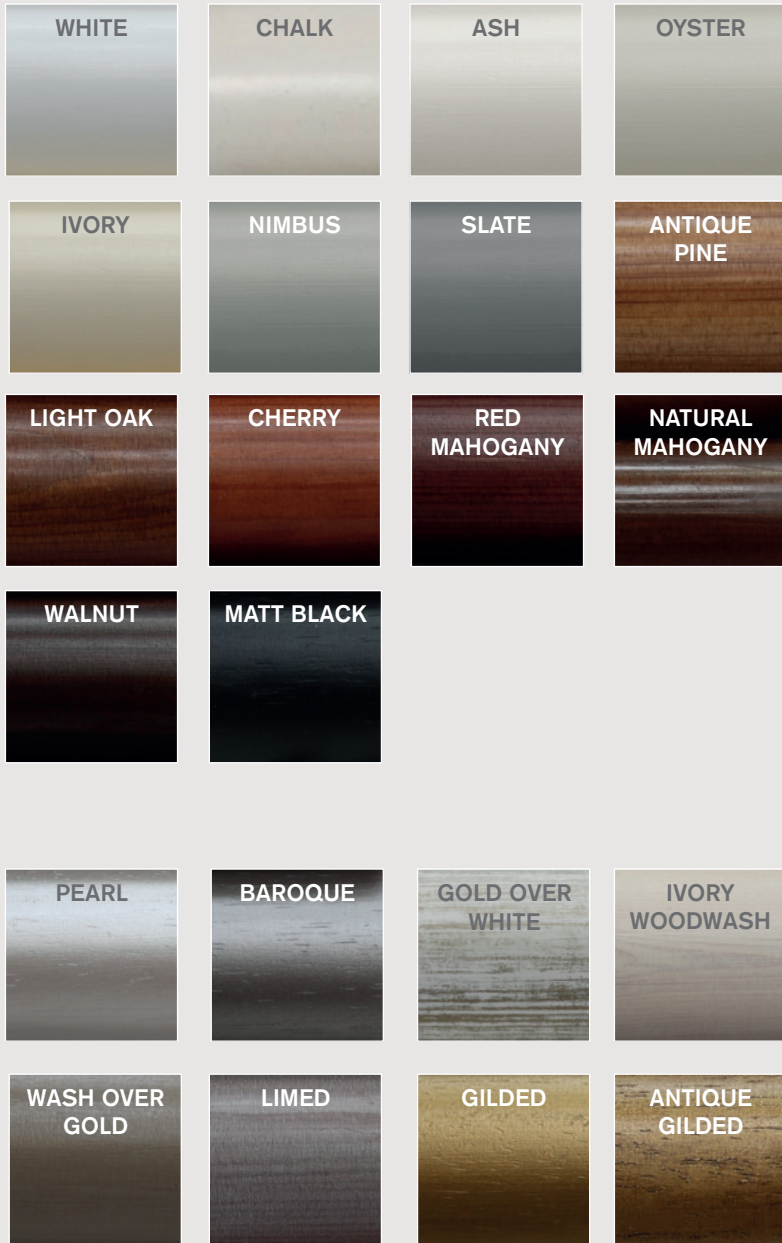

WOODEN CURTAIN POLES

FINISHES

BRACKETS

For the full details of our extensive range of brackets see technical details

Adjustable Loop End Brackets
Available in Chalk, Black, Bronze and Pewter

Satin and Polished Brass Centre Brackets
Also available in Antique Brass and Chrome

Adjustable Loop Centre Brackets
Available in Chalk, Black, Bronze and Pewter

Antique Brass and Chrome End Brackets
Also available in Satin and Polished Brass

Ceiling Bracket
Available in Chalk, Black, Bronze and Pewter

Wooden Flat Bracket
Available in all wood finishes

Antique Bronze and Pewter End Brackets
Also available in Black and Chalk

Wooden Cup Bracket
Available in all wood finishes

Wooden Extension Bracket
Available in all wood finishes