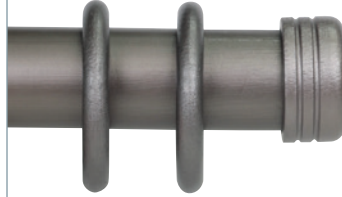

WOODEN CURTAIN POLES

FINISHES

BRACKETS

For the full details of our extensive range of brackets see technical details

Adjustable Loop End Brackets
Available in Chalk, Black, Bronze and Pewter

Satin and Polished Brass Centre Brackets
Also available in Antique Brass and Chrome

Wooden Flat Bracket
Available in all wood finishes

Antique Bronze and Pewter End Brackets
Also available in Black and Chalk

Wooden Cup Bracket
Available in all wood finishes

Wooden Extension Bracket
Available in all wood finishes

Recess Bracket
Available in Antique Bronze, Chalk, Black and Pewter

Wooden Recess Bracket
Available in all wood finishes

Off White Wooden Draw Rod

35MM BAROQUE FINISH

Acorn Finial

Ball Finial

Beehive Finial

Button Finial

Peardrop Finial

Flute Finial

Crown Finial

Cap Finial

Vase Finial

Oriental Finial

Gothic Finial