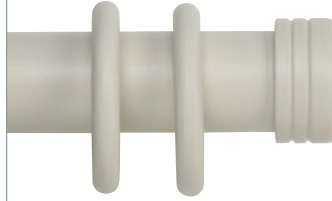

Beehive Finial

Vase Finial

Button Finial

Oriental Finial

Peardrop Finial

Gothic Finial

Flute Finial

Pineapple Finial

50MM CHALK FINISH

Acorn Finial

Crown Finial

Ball Finial

Cap Finial

Beehive Finial

Vase Finial

Button Finial

Oriental Finial

Peardrop Finial

Gothic Finial

Flute Finial

Pineapple Finial

All our wooden poles and accessories are available in unfinished wood for you to paint yourself.

PAINT YOUR OWN

Our corded poles are designed for both single and dual controlled curtains. The mechanism and cord drops are carefully hidden behind the curtain itself.

CORDED POLES

Pictured: 50mm Wooden Corded Pole
in Ivory with a Chrome End Bracket

HOLD BACKS

Available in all finishes

Large and small holdback - Gold over Ivory finish

Large and small holdback - Antique Pine finish