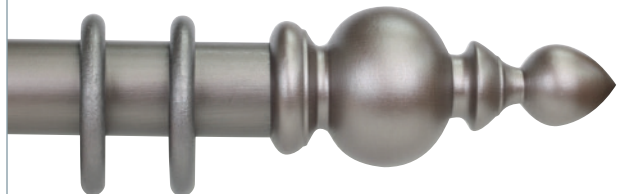

Wooden Flat Bracket
Available in all wood finishes

Antique Bronze and Pewter End Brackets
Also available in Black and Chalk

Wooden Cup Bracket
Available in all wood finishes

Wooden Extension Bracket
Available in all wood finishes

Recess Bracket
Available in Antique Bronze, Chalk, Black and Pewter

Wooden Recess Bracket
Available in all wood finishes

Off White Wooden Draw Rod

35MM BAROQUE FINISH

Acorn Finial

Ball Finial

Beehive Finial

Button Finial

Peardrop Finial

Flute Finial

Crown Finial

Cap Finial

Vase Finial

Oriental Finial

Gothic Finial

Pineapple Finial

HAND FINISHED

CUSTOM MADE

63MM LIGHT OAK FINIALS

Acorn Finial

Crown Finial

Ball Finial

Stopper Finial