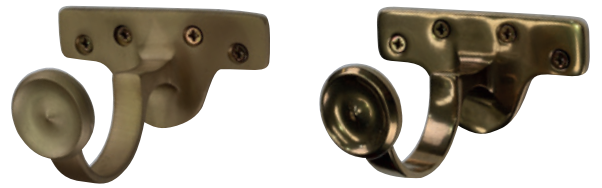

WOODEN CURTAIN POLES

FINISHES

BRACKETS

For the full details of our extensive range of brackets see technical details

Adjustable Loop End Brackets
Available in Chalk, Black, Bronze and Pewter

Satin and Polished Brass Centre Brackets
Also available in Antique Brass and Chrome

Adjustable Loop Centre Brackets
Available in Chalk, Black, Bronze and Pewter

Antique Brass and Chrome End Brackets
Also available in Satin and Polished Brass

Ceiling Bracket
Available in Chalk, Black, Bronze and Pewter

Wooden Flat Bracket
Available in all wood finishes

Antique Bronze and Pewter End Brackets
Also available in Black and Chalk

Wooden Cup Bracket
Available in all wood finishes

Wooden Extension Bracket
Available in all wood finishes

Recess Bracket
Available in Antique Bronze, Chalk, Black and Pewter

Wooden Recess Bracket
Available in all wood finishes

Off White Wooden Draw Rod

35MM BAROQUE FINISH

Acorn Finial

Ball Finial

Beehive Finial