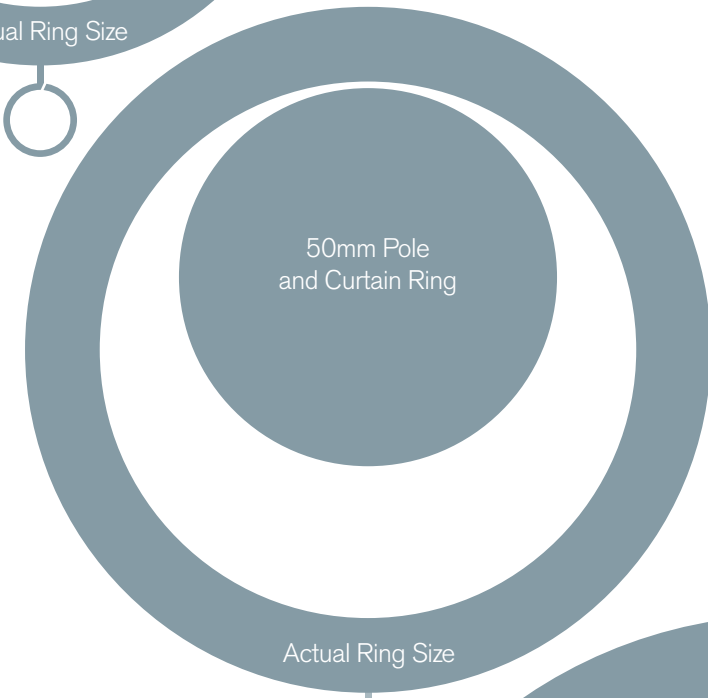

CORDED POLES

Pictured: 50mm Wooden Corded Pole
in Ivory with a Chrome End Bracket

HOLD BACKS

Available in all finishes

Large and small holdback - Gold over Ivory finish

Large and small holdback - Antique Pine finish

Large and small holdback - Gilded finish

Large and small holdback - Gold over Black finish

Pictured: Large wooden holdback in a Gold over Black finish

SIZES

Actual Ring Size

35mm Poles

Maximum span between brackets 1.8m (71")

Maximum Single Pole length 2.4m (94")

Actual Ring Size

50mm Pole and Curtain Ring

50mm Poles

Maximum span between brackets 2.4m (94")

Maximum Single Pole length 2.4m (94")

63mm Pole and Curtain Ring

Actual Ring Size

63mm Poles

Maximum span between brackets 2.4m (94")

Maximum Single Pole length 2.4m (94")