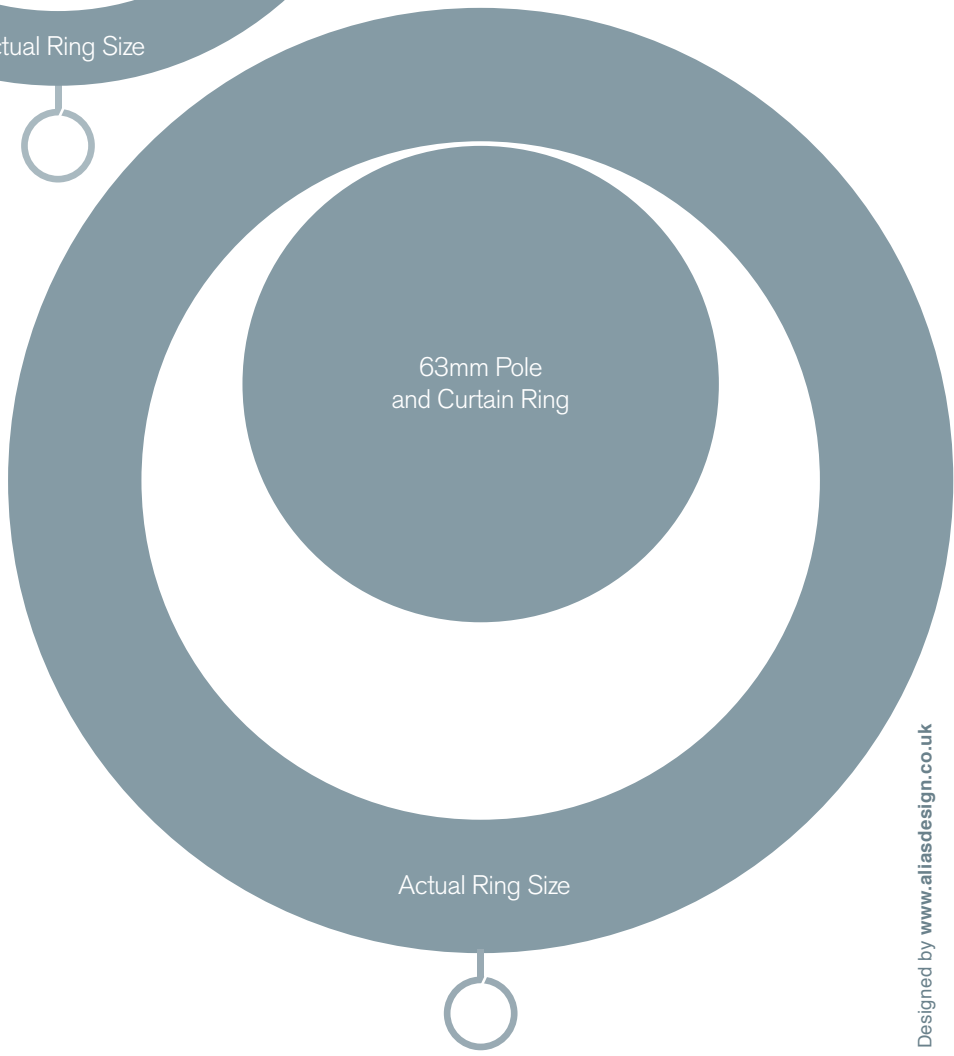

Large and small holdback - Gilded finish

Large and small holdback - Gold over Black finish

Pictured: Large wooden holdback in a Gold over Black finish

SIZES

Actual Ring Size

35mm Poles

Maximum span between brackets 1.8m (71")

Maximum Single Pole length 2.4m (94")

Actual Ring Size

50mm Pole and Curtain Ring

50mm Poles

Maximum span between brackets 2.4m (94")

Maximum Single Pole length 2.4m (94")

63mm Pole and Curtain Ring

Actual Ring Size

63mm Poles

Maximum span between brackets 2.4m (94")

Maximum Single Pole length 2.4m (94")