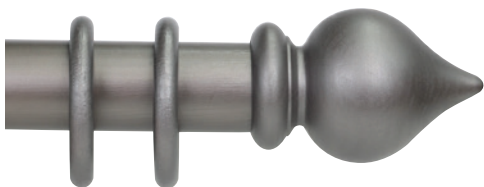

WOODEN CURTAIN POLES

FINISHES

BRACKETS

For the full details of our extensive range of brackets see technical details

Adjustable Loop End Brackets
Available in Chalk, Black, Bronze and Pewter

Satin and Polished Brass Centre Brackets
Also available in Antique Brass and Chrome

Wooden Flat Bracket
Available in all wood finishes

Antique Bronze and Pewter End Brackets
Also available in Black and Chalk

Wooden Cup Bracket
Available in all wood finishes

Wooden Extension Bracket
Available in all wood finishes

Recess Bracket
Available in Antique Bronze, Chalk, Black and Pewter

Wooden Recess Bracket
Available in all wood finishes

Off White Wooden Draw Rod

35MM BAROQUE FINISH

Acorn Finial

Ball Finial

Beehive Finial

Button Finial

Peardrop Finial

Flute Finial

Crown Finial

Cap Finial

Vase Finial

Oriental Finial

Gothic Finial