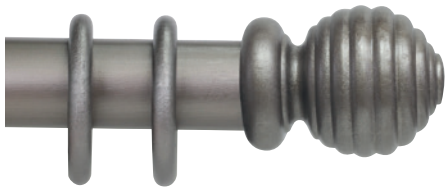

WOODEN CURTAIN POLES

FINISHES

BRACKETS

For the full details of our extensive range of brackets see technical details

Adjustable Loop End Brackets
Available in Chalk, Black, Bronze and Pewter

Satin and Polished Brass Centre Brackets
Also available in Antique Brass and Chrome

Wooden Flat Bracket
Available in all wood finishes

Antique Bronze and Pewter End Brackets
Also available in Black and Chalk

Wooden Cup Bracket
Available in all wood finishes

Wooden Extension Bracket
Available in all wood finishes

Recess Bracket
Available in Antique Bronze, Chalk, Black and Pewter

Wooden Recess Bracket
Available in all wood finishes

Off White Wooden Draw Rod

35MM BAROQUE FINISH

Acorn Finial

Ball Finial

Beehive Finial

Button Finial

Peardrop Finial

Flute Finial

Crown Finial

Cap Finial

Vase Finial

Oriental Finial

Gothic Finial