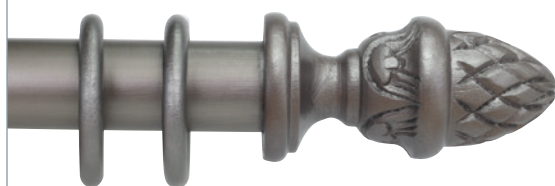

Wooden Flat Bracket
Available in all wood finishes

Antique Bronze and Pewter End Brackets
Also available in Black and Chalk

Wooden Cup Bracket
Available in all wood finishes

Wooden Extension Bracket
Available in all wood finishes

Recess Bracket
Available in Antique Bronze, Chalk, Black and Pewter

Wooden Recess Bracket
Available in all wood finishes

Off White Wooden Draw Rod

35MM BAROQUE FINISH

Acorn Finial

Ball Finial

Beehive Finial

Button Finial

Peardrop Finial

Flute Finial

Crown Finial

Cap Finial

Vase Finial

Oriental Finial

Gothic Finial

Pineapple Finial

HAND FINISHED

CUSTOM MADE

63MM LIGHT OAK FINIALS

Acorn Finial

Crown Finial

Ball Finial

Stopper Finial