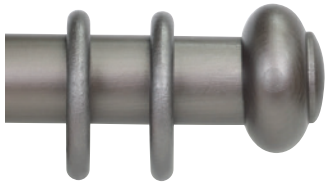

WOODEN CURTAIN POLES

FINISHES

BRACKETS

For the full details of our extensive range of brackets see technical details

Adjustable Loop End Brackets
Available in Chalk, Black, Bronze and Pewter

Satin and Polished Brass Centre Brackets
Also available in Antique Brass and Chrome

Wooden Flat Bracket
Available in all wood finishes

Antique Bronze and Pewter End Brackets
Also available in Black and Chalk

Wooden Cup Bracket
Available in all wood finishes

Wooden Extension Bracket
Available in all wood finishes

Recess Bracket
Available in Antique Bronze, Chalk, Black and Pewter

Wooden Recess Bracket
Available in all wood finishes

Off White Wooden Draw Rod

35MM BAROQUE FINISH

Acorn Finial

Ball Finial

Beehive Finial

Button Finial

Peardrop Finial

Flute Finial

Crown Finial

Cap Finial

Vase Finial

Oriental Finial

Gothic Finial