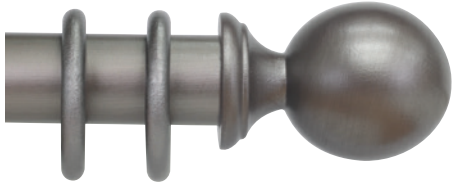

WOODEN CURTAIN POLES

FINISHES

BRACKETS

For the full details of our extensive range of brackets see technical details

Adjustable Loop End Brackets
Available in Chalk, Black, Bronze and Pewter

Satin and Polished Brass Centre Brackets
Also available in Antique Brass and Chrome

Wooden Flat Bracket
Available in all wood finishes

Antique Bronze and Pewter End Brackets
Also available in Black and Chalk

Wooden Cup Bracket
Available in all wood finishes

Wooden Extension Bracket
Available in all wood finishes

Recess Bracket
Available in Antique Bronze, Chalk, Black and Pewter

Wooden Recess Bracket
Available in all wood finishes

Off White Wooden Draw Rod

35MM BAROQUE FINISH

Acorn Finial

Ball Finial

Beehive Finial

Button Finial

Peardrop Finial

Flute Finial

Crown Finial

Cap Finial

Vase Finial

Oriental Finial

Gothic Finial