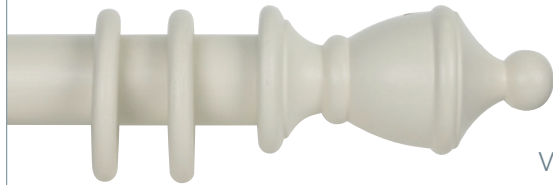

Beehive Finial

Vase Finial

Button Finial

Oriental Finial

Peardrop Finial

Gothic Finial

Flute Finial

Pineapple Finial

50MM CHALK FINISH

Acorn Finial

Crown Finial

Ball Finial

Cap Finial

Beehive Finial

Vase Finial

Button Finial

Oriental Finial

Peardrop Finial

Gothic Finial

Flute Finial

Pineapple Finial

All our wooden poles and accessories are available in unfinished wood for you to paint yourself.

PAINT YOUR OWN

Our corded poles are designed for both single and dual controlled curtains. The mechanism and cord drops are carefully hidden behind the curtain itself.

CORDED POLES

Pictured: 50mm Wooden Corded Pole
in Ivory with a Chrome End Bracket

HOLD BACKS

Available in all finishes

Large and small holdback - Gold over Ivory finish

Large and small holdback - Antique Pine finish