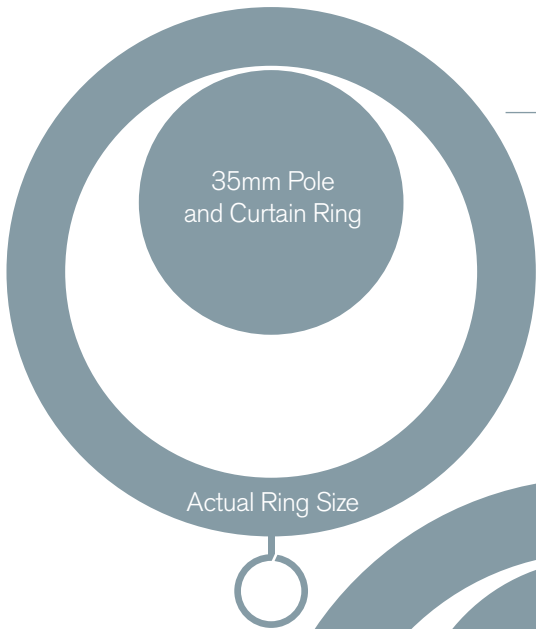

CORDED POLES

Pictured: 50mm Wooden Corded Pole
in Ivory with a Chrome End Bracket

HOLD BACKS

Available in all finishes

Large and small holdback - Gold over Ivory finish

Large and small holdback - Antique Pine finish

Large and small holdback - Gilded finish

Large and small holdback - Gold over Black finish

Pictured: Large wooden holdback in a Gold over Black finish

SIZES

Actual Ring Size

35mm Poles

Maximum span between brackets 1.8m (71")

Maximum Single Pole length 2.4m (94")

Actual Ring Size

50mm Pole and Curtain Ring

50mm Poles

Maximum span between brackets 2.4m (94")

Maximum Single Pole length 2.4m (94")

63mm Pole and Curtain Ring

Actual Ring Size

63mm Poles

Maximum span between brackets 2.4m (94")

Maximum Single Pole length 2.4m (94")