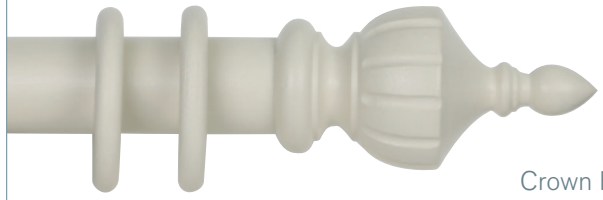

Recess Bracket
Available in Antique Bronze, Chalk, Black and Pewter

Wooden Recess Bracket
Available in all wood finishes

Off White Wooden Draw Rod

35MM BAROQUE FINISH

Acorn Finial

Ball Finial

Beehive Finial

Pineapple Finial

HAND FINISHED

CUSTOM MADE

63MM LIGHT OAK FINIALS

Acorn Finial

Crown Finial

Ball Finial

Stopper Finial

Beehive Finial

Vase Finial

Button Finial

Oriental Finial

Peardrop Finial

Gothic Finial

Flute Finial

Pineapple Finial

50MM CHALK FINISH

Acorn Finial

Crown Finial

Ball Finial

Cap Finial

Beehive Finial

Vase Finial

Button Finial